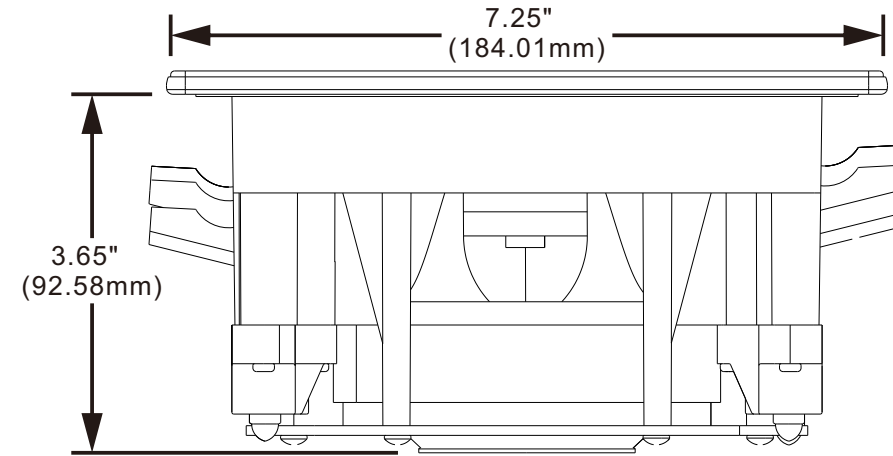

SCL-7 Cut Out Template

18.03" (458mm)

Note: 1" (25.4mm) must be clear behind the drywall to provide adequate room for the mounts to engage.

6.18" (157mm)

S Y N T H E S I S[®]