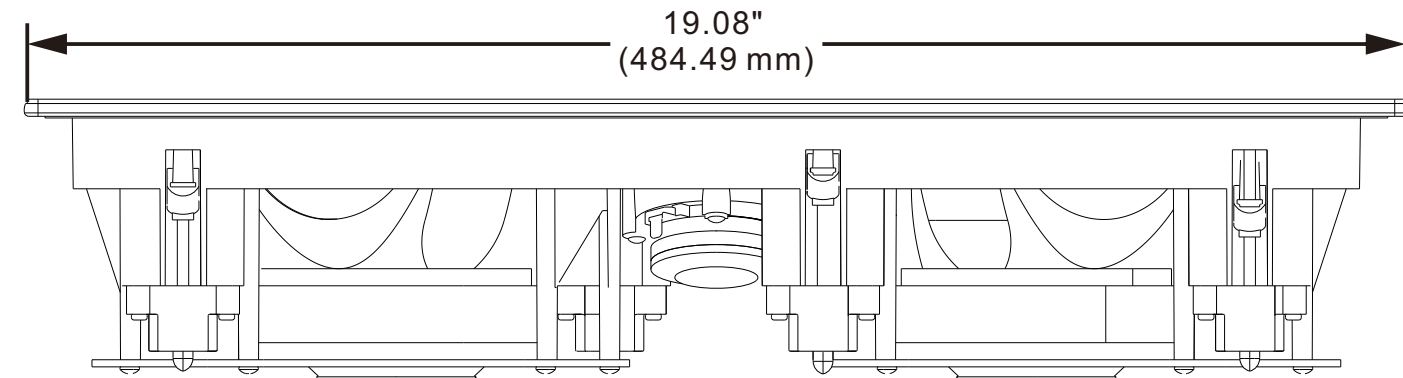

SCL-7 Cut Out Template

18.03" (458mm)

Note: 1" (25.4mm) must be clear behind the drywall to provide adequate room for the mounts to engage.

6.18" (157mm)

S Y N T H E S I S[®]