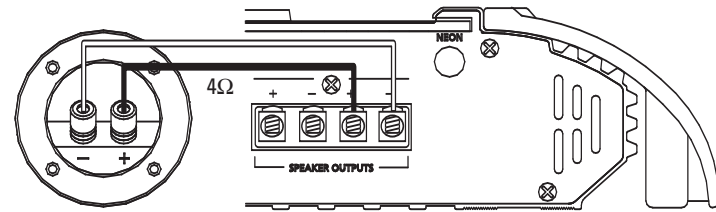

GTO1204BP

GTO1204BP-D

GTO1204BR