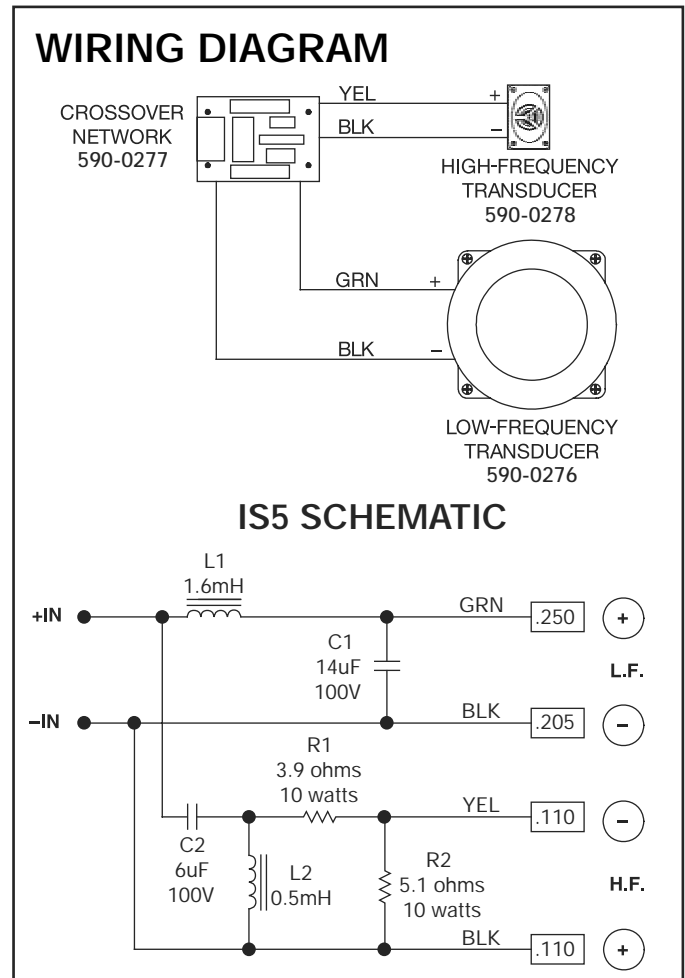

Technical Manual

IS5 Performance™ Series

ACOUSTIC & ELECTRICAL SPECIFICATIONS:

- Nominal Impedance 8 Ohms
- Max Amp Power 60 Watts*
- Frequency Response 45Hz – 20kHz (-10dB)
- Sensitivity 87dB (2.83V @ 1 meter)
- Crossover Frequency 3,000Hz

SYSTEM COMPONENTS:

- Grille, Gray 590-0275
- Low-Frequency Transducer 5-1/4" (133mm) Titanium-laminate cone w/rubber surround (590-0276)
- DC Resistance 5.6 Ohms, ±10%
- High-Frequency Transducer 1" (25mm) Titanium-laminate dome, w/swivel mount (590-0278)
- DC Resistance 7.5 Ohms, ±10%
- Crossover Network 590-0277

- Plate Size (W x H) 7-1/2" x 10" (191mm x 254mm)
- Mounting Cutout Size (W x H) 6-1/8" x 8-11/16" (156mm x 221mm)
- Mounting Depth 3-3/4" (95mm)
- Weight 8 lb/3.6kg (sold in pairs)

WARRANTY:

- Refer to Warranty Statement packed with each product.
- * The maximum recommended amplifier power rating will ensure proper system headroom to allow for occasional peaks. We do not recommend sustained operation at these maximum power levels.