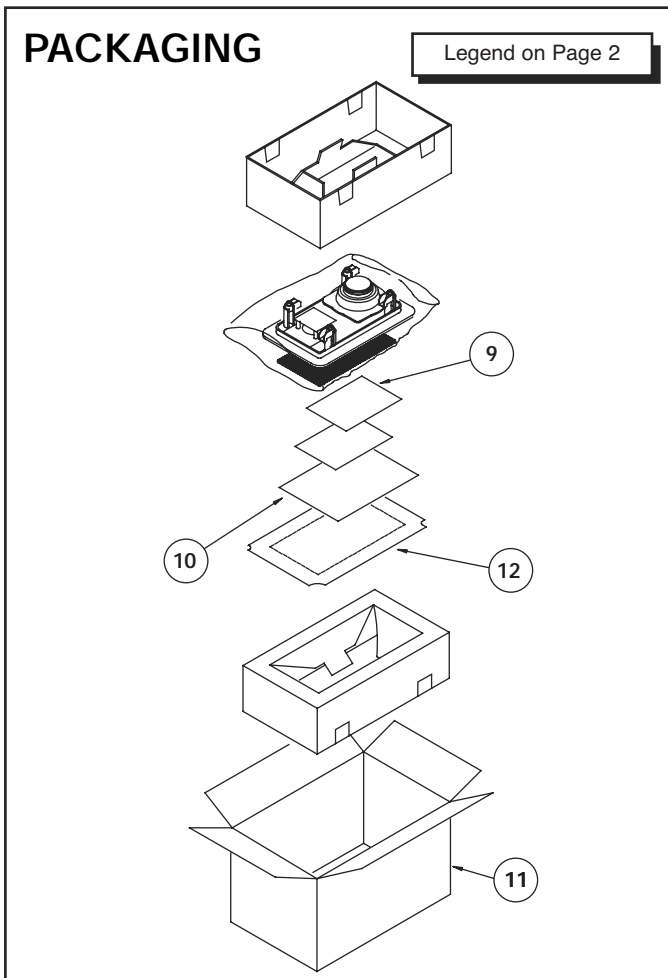

- Plate Size (W x H) 7-1/2" x 10" (191mm x 254mm)
- Mounting Cutout Size (W x H) 6-1/8" x 8-11/16" (156mm x 221mm)
- Mounting Depth 3-3/4" (95mm)
- Weight 8 lb/3.6kg (sold in pairs)

WARRANTY:

- Refer to Warranty Statement packed with each product.
- * The maximum recommended amplifier power rating will ensure proper system headroom to allow for occasional peaks. We do not recommend sustained operation at these maximum power levels.