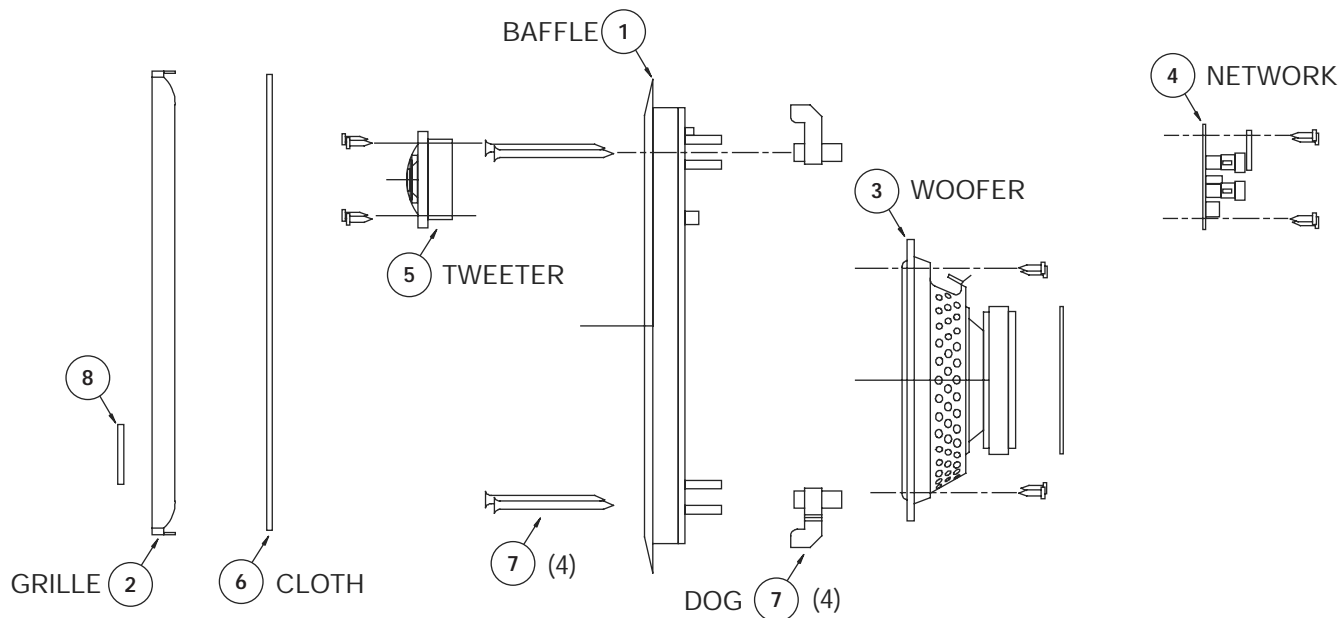

- Plate Size (W x H) 7-1/2" x 10" (191mm x 254mm)
- Mounting Cutout Size (W x H) 6-1/8" x 8-11/16" (156mm x 221mm)
- Mounting Depth 3-3/4" (95mm)
- Weight 8 lb/3.6kg (sold in pairs)

WARRANTY:

- Refer to Warranty Statement packed with each product.
- * The maximum recommended amplifier power rating will ensure proper system headroom to allow for occasional peaks. We do not recommend sustained operation at these maximum power levels.

IS5 Performance™ Series

EXPLODED VIEW

Item	Part No.	Description
1	590-0279	BAFFLE IS5
2	590-0275	GRILLE ASS'Y
3	590-0276	5-1/4" WOOFER
4	590-0277	CROSSOVER NETWORK
5	590-0278	1" TWEETER
6	GRILLE CLOTH not sold alone – see 590-0275	
7	590-0173	DOG EAR W/SCREW
8	180-0030	JBL LOGO
9	N/A	WARRANTY CARD
10	170-1034	OWNER'S MANUAL
11	220-0737	OUTER CARTON
12	220-0440	TEMPLATE