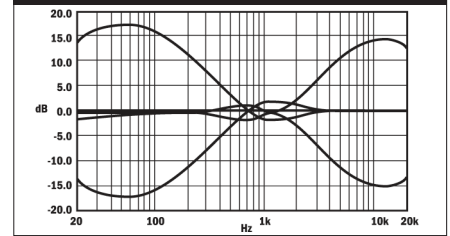

Digital signal processing

JBL has more than 60 years of expertise producing high-quality sound in venues around the world. The JBL Charge uses this expertise and employs digital sound processing to generate room-filling audio with great bass from a compact speaker.