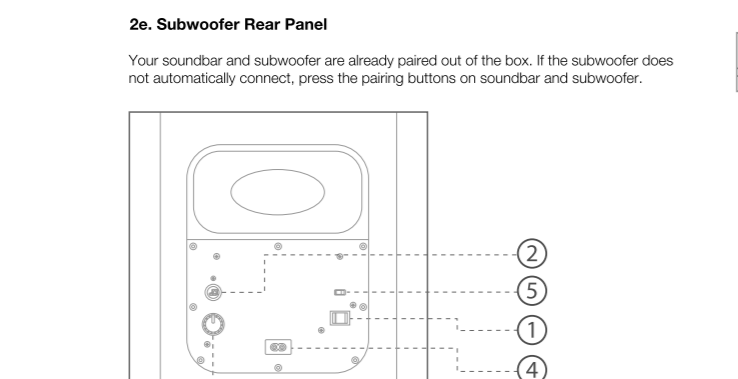

1 What's in the box

Note: Before using the remote control, remove the plastic tab protecting the battery of the bottom of the remote control.

2 Buttons and Controls

- 1) Power
- 2) Wireless Pairing Button
- 3) JBL Connect
- 4) Power Input AC