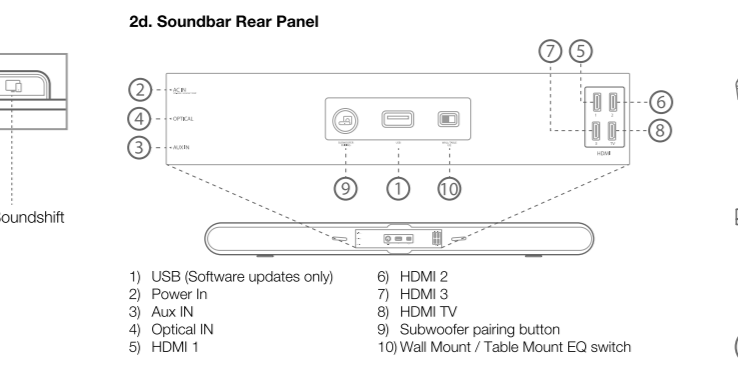

1 What's in the box

Note: Before using the remote control, remove the plastic tab protecting the battery of the bottom of the remote control.

2 Buttons and Controls

- 1) Power
- 2) Wireless Pairing Button
- 3) JBL Connect
- 4) Power Input AC