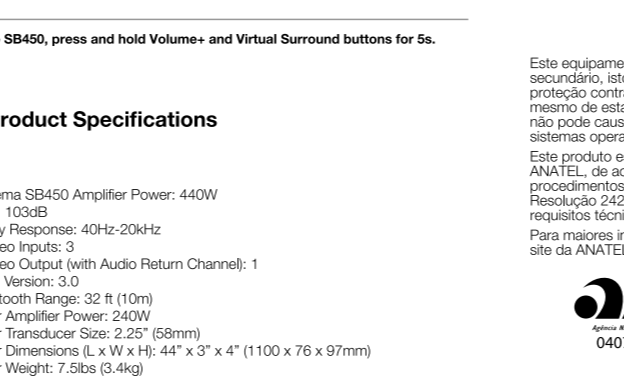

6 JBL Connect

NOTE: Only Bluetooth Audio can be streamed among the SB450 and other JBL devices.