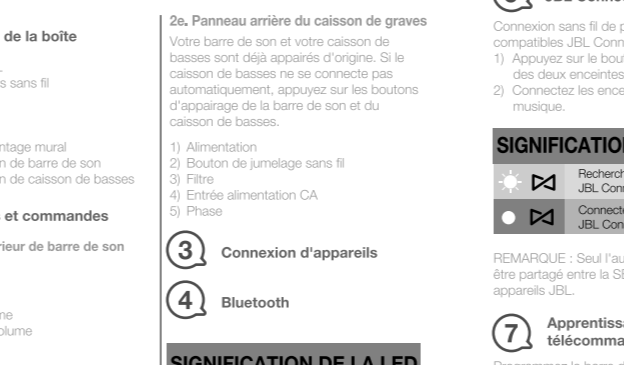

8 Stereo / Harman Display Surround

NOTE: Only Bluetooth Audio can be streamed among the SB450 and other JBL devices.

9 Product Specifications

- Total Output: 380W Amplifier Power: 40W
- Max SPL: 103dB
- Frequency Response: 40Hz-20kHz
- HDMI Video Input: 3
- HDMI Audio Return Channel: 1
- Bluetooth Version: 3.0
- Subwoofer Dimensions: 160 x 110 x 110 mm (6.3" x 4.3" x 4.3" / 10.1" x 6.3" x 6.3" (H x W x D))
- Subwoofer Weight: 2.5kg (5.5 lbs)
- Subwoofer Dimensions: 160 x 110 x 110 mm (6.3" x 4.3" x 4.3" / 10.1" x 6.3" x 6.3" (H x W x D))
- Subwoofer Weight: 2.5kg (5.5 lbs)

IT Guida di avvio rapido

Nota: Per informazioni complete sull'uso dell'JBL Cinema SB450, scaricate il Manuale utente scaricabile dal sito web di JBL. Cinema SB450 è un prodotto Harman International Company.

1. Contenuto della confezione
2. Subwoofer e pannello posteriore
3. Controlli e comandi
4. Collegamento di dispositivi
5. Bluetooth
6. JBL SoundShiit
7. JBL Connect
8. Controllo remoto per la TV
9. Specifiche del prodotto
10. Bluetooth
11. Subwoofer posteriore
12. Subwoofer pannello posteriore
13. Subwoofer pannello posteriore
14. Subwoofer pannello posteriore
15. Subwoofer pannello posteriore
16. Subwoofer pannello posteriore
17. Subwoofer pannello posteriore

NO Snelstartvejledning

Nota: For komplette information om brug af JBL Cinema SB450, lad ned den nedlægsbare brugervejledning fra vores web-site.

1. Indhold i esken
2. Kabler og brydere
3. Sammenkoblede enheder
4. Bluetooth
5. JBL SoundShiit
6. JBL Connect
7. TV fjernbetjening
8. Produktspesifikationer
9. Bluetooth
10. Subwoofer bagepanel
11. Subwoofer bagepanel
12. Subwoofer bagepanel
13. Subwoofer bagepanel
14. Subwoofer bagepanel
15. Subwoofer bagepanel
16. Subwoofer bagepanel

FR Pikaopstartvejledning

Nota: Per informazioni complete sull'uso dell'JBL Cinema SB450, scaricate il Manuale utente scaricabile dal sito web di JBL. Cinema SB450 è un prodotto Harman International Company.

1. Contenuto della confezione
2. Subwoofer e pannello posteriore
3. Controlli e comandi
4. Collegamento di dispositivi
5. Bluetooth
6. JBL SoundShiit
7. JBL Connect
8. Controllo remoto per la TV
9. Specifiche del prodotto
10. Bluetooth
11. Subwoofer posteriore
12. Subwoofer pannello posteriore
13. Subwoofer pannello posteriore
14. Subwoofer pannello posteriore
15. Subwoofer pannello posteriore
16. Subwoofer pannello posteriore

ES Guía de inicio rápido

Nota: Para información completa sobre el uso de JBL Cinema SB450, descargue el Manual del usuario disponible en el sitio web de JBL. Cinema SB450 es un producto Harman International Company.

1. Contenido de la caja
2. Botonés y controles
3. Conexión de dispositivos
4. Bluetooth
5. JBL SoundShiit
6. JBL Connect
7. Control remoto de la TV
8. Especificaciones del producto
9. Bluetooth
10. Panel trasero del subwoofer
11. Panel trasero del subwoofer
12. Panel trasero del subwoofer
13. Panel trasero del subwoofer
14. Panel trasero del subwoofer
15. Panel trasero del subwoofer

PT Guia de Início Rápido