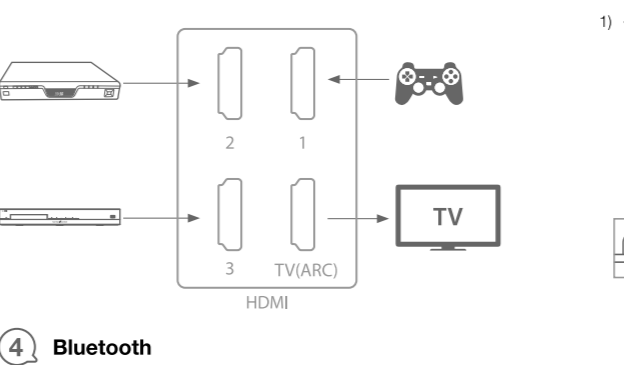

1 What's in the box

Note: Before using the remote control, remove the plastic tab protecting the battery of the bottom of the remote control.

2 Buttons and Controls

- 1) Power
- 2) Wireless Pairing Button
- 3) JBL Connect
- 4) Power Input AC