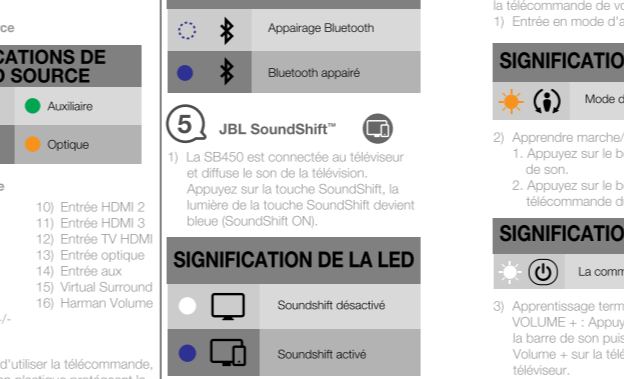

8 Stereo / Harman Display Surround

NOTE: Only Bluetooth Audio can be streamed among the SB450 and other JBL devices.

9 Product Specifications

- Total Output: 380W Amplifier Power: 40W
- Max SPL: 103dB
- Frequency Response: 40Hz-20kHz
- HDMI Video Input: 3
- HDMI Audio Return Channel: 1
- Bluetooth Version: 3.0
- Subwoofer Dimensions: 160 x 110 x 110 mm (6.3" x 4.3" x 4.3" / 10.1" x 6.3" x 6.3" (H x W x D))
- Subwoofer Weight: 2.5kg (5.5 lbs)
- Subwoofer Dimensions: 160 x 110 x 110 mm (6.3" x 4.3" x 4.3" / 10.1" x 6.3" x 6.3" (H x W x D))
- Subwoofer Weight: 2.5kg (5.5 lbs)

IT Guida di avvio rapido

Nota: Per informazioni complete sull'uso dell'JBL Cinema SB450, scaricate il Manuale utente scaricabile dal sito web di JBL. Cinema SB450 è un prodotto Harman International Company.

1. Contenuto della confezione
2. Subwoofer e pannello posteriore
3. Controlli e comandi
4. Collegamento di dispositivi
5. Bluetooth
6. JBL SoundShiit
7. JBL Connect
8. Controllo remoto per la TV
9. Specifiche del prodotto
10. Bluetooth
11. Subwoofer posteriore
12. Subwoofer pannello posteriore
13. Subwoofer pannello posteriore
14. Subwoofer pannello posteriore
15. Subwoofer pannello posteriore
16. Subwoofer pannello posteriore
17. Subwoofer pannello posteriore

NO Snelstartvejledning

Nota: For komplette information om brug af JBL Cinema SB450, lad ned den nedlægsbare brugervejledning fra vores web-site.

1. Indhold i esken
2. Kabler og brydere
3. Sammenkoblede enheder
4. Bluetooth
5. JBL SoundShiit
6. JBL Connect
7. TV fjernbetjening
8. Produktspesifikationer
9. Bluetooth
10. Subwoofer bagepanel
11. Subwoofer bagepanel
12. Subwoofer bagepanel
13. Subwoofer bagepanel
14. Subwoofer bagepanel
15. Subwoofer bagepanel
16. Subwoofer bagepanel

FR Pikaopstartvejledning

Nota: Per informazioni complete sull'uso dell'JBL Cinema SB450, scaricate il Manuale utente scaricabile dal sito web di JBL. Cinema SB450 è un prodotto Harman International Company.

1. Contenuto della confezione
2. Subwoofer e pannello posteriore
3. Controlli e comandi
4. Collegamento di dispositivi
5. Bluetooth
6. JBL SoundShiit
7. JBL Connect
8. Controllo remoto per la TV
9. Specifiche del prodotto
10. Bluetooth
11. Subwoofer posteriore
12. Subwoofer pannello posteriore
13. Subwoofer pannello posteriore
14. Subwoofer pannello posteriore
15. Subwoofer pannello posteriore
16. Subwoofer pannello posteriore

ES Guía de inicio rápido

Nota: Para información completa sobre el uso de JBL Cinema SB450, descargue el Manual del usuario disponible en el sitio web de JBL. Cinema SB450 es un producto Harman International Company.

1. Contenido de la caja
2. Botonés y controles
3. Conexión de dispositivos
4. Bluetooth
5. JBL SoundShiit
6. JBL Connect
7. Control remoto de la TV
8. Especificaciones del producto
9. Bluetooth
10. Panel trasero del subwoofer
11. Panel trasero del subwoofer
12. Panel trasero del subwoofer
13. Panel trasero del subwoofer
14. Panel trasero del subwoofer
15. Panel trasero del subwoofer

PT Guia de Início Rápido