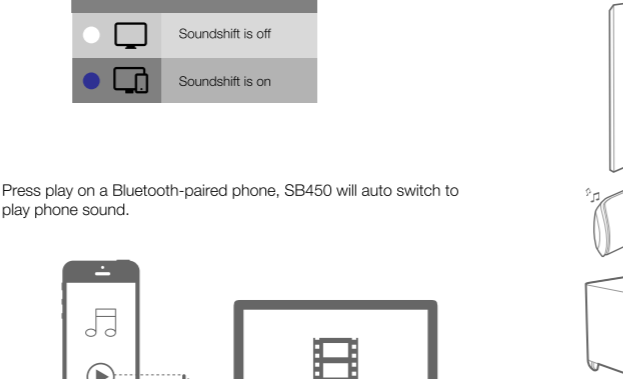

3 Connecting Devices

You can always turn SoundShiit off at any time by pressing the button.