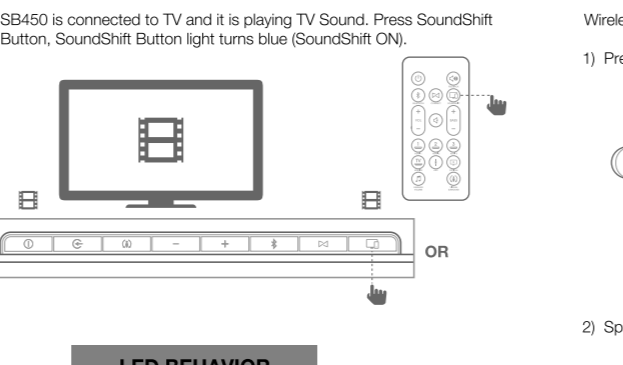

3 Connecting Devices

You can always turn SoundShiit off at any time by pressing the button.