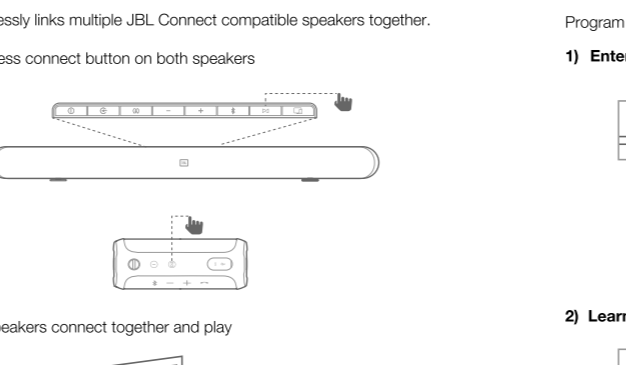

4 Bluetooth

NOTE: Only Bluetooth Audio can be streamed among the SB450 and other JBL devices.