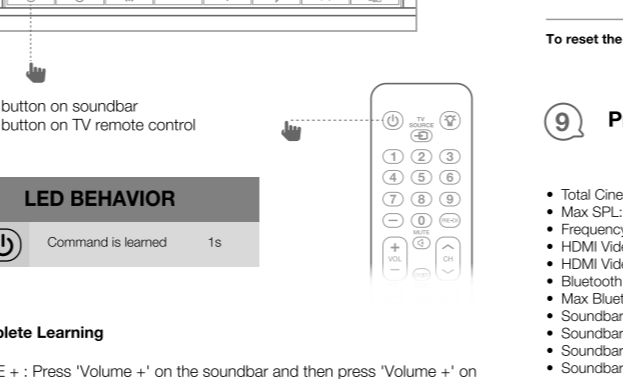

5 JBL SoundShiit

NOTE: Only Bluetooth Audio can be streamed among the SB450 and other JBL devices.