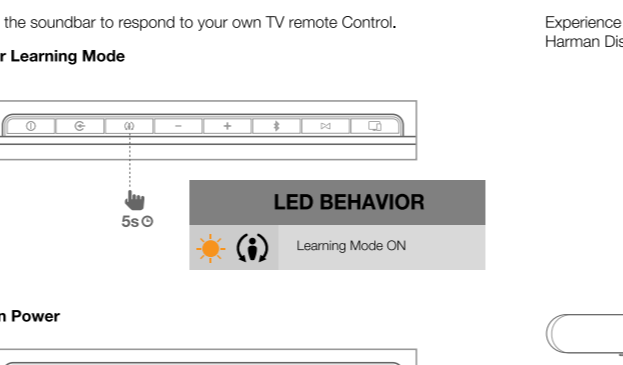

5 JBL SoundShiit

NOTE: Only Bluetooth Audio can be streamed among the SB450 and other JBL devices.