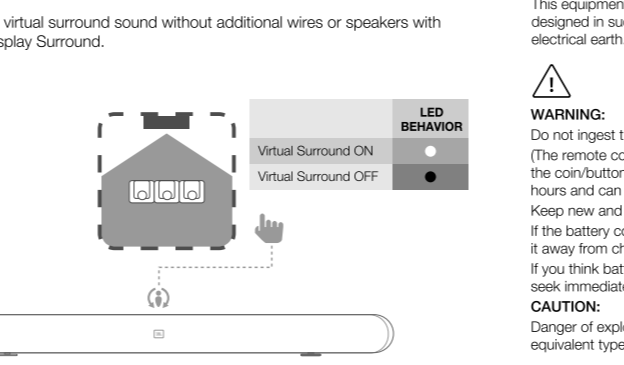

6 JBL Connect

NOTE: Only Bluetooth Audio can be streamed among the SB450 and other JBL devices.