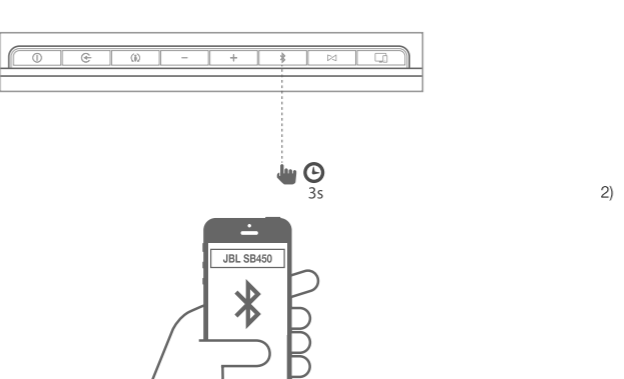

1 What's in the box

Note: Before using the remote control, remove the plastic tab protecting the battery of the bottom of the remote control.

2 Buttons and Controls

- 1) Power
- 2) Wireless Pairing Button
- 3) JBL Connect
- 4) Power Input AC