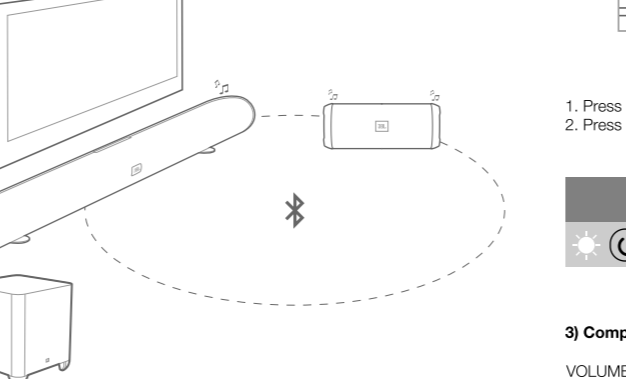

4 Bluetooth

NOTE: Only Bluetooth Audio can be streamed among the SB450 and other JBL devices.