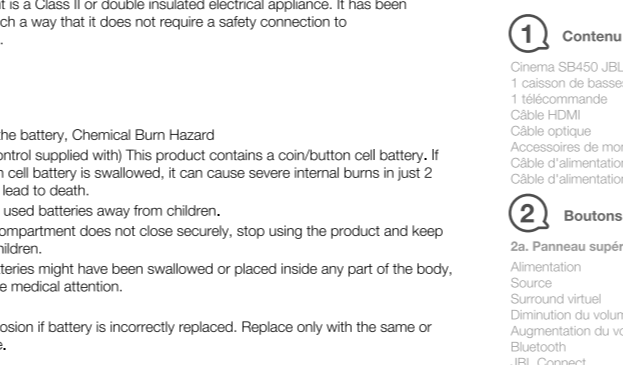

7 TV Remote Control Learning

NOTE: Only Bluetooth Audio can be streamed among the SB450 and other JBL devices.